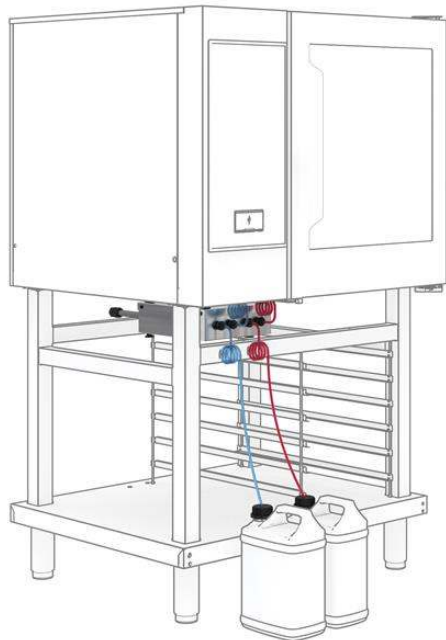

922618 (EXCOKDERI)

External connection kit for  
liquid detergent and rinse  
aid

**Main Features**

- Ideal for those using high amount of detergent and rinse aid (eliminates the need to fill the tanks on the bottom of the oven).
- Fast and easy connect/disconnect with click-on mechanism.

### Key Information:

External dimensions, Width:	
922618 (EXCOKDERI)	224 mm
External dimensions, Depth:	257 mm
External dimensions, Height:	99 mm
Net weight:	3.5 kg

Cooking accessories  
External connection kit for detergent and rinse aid